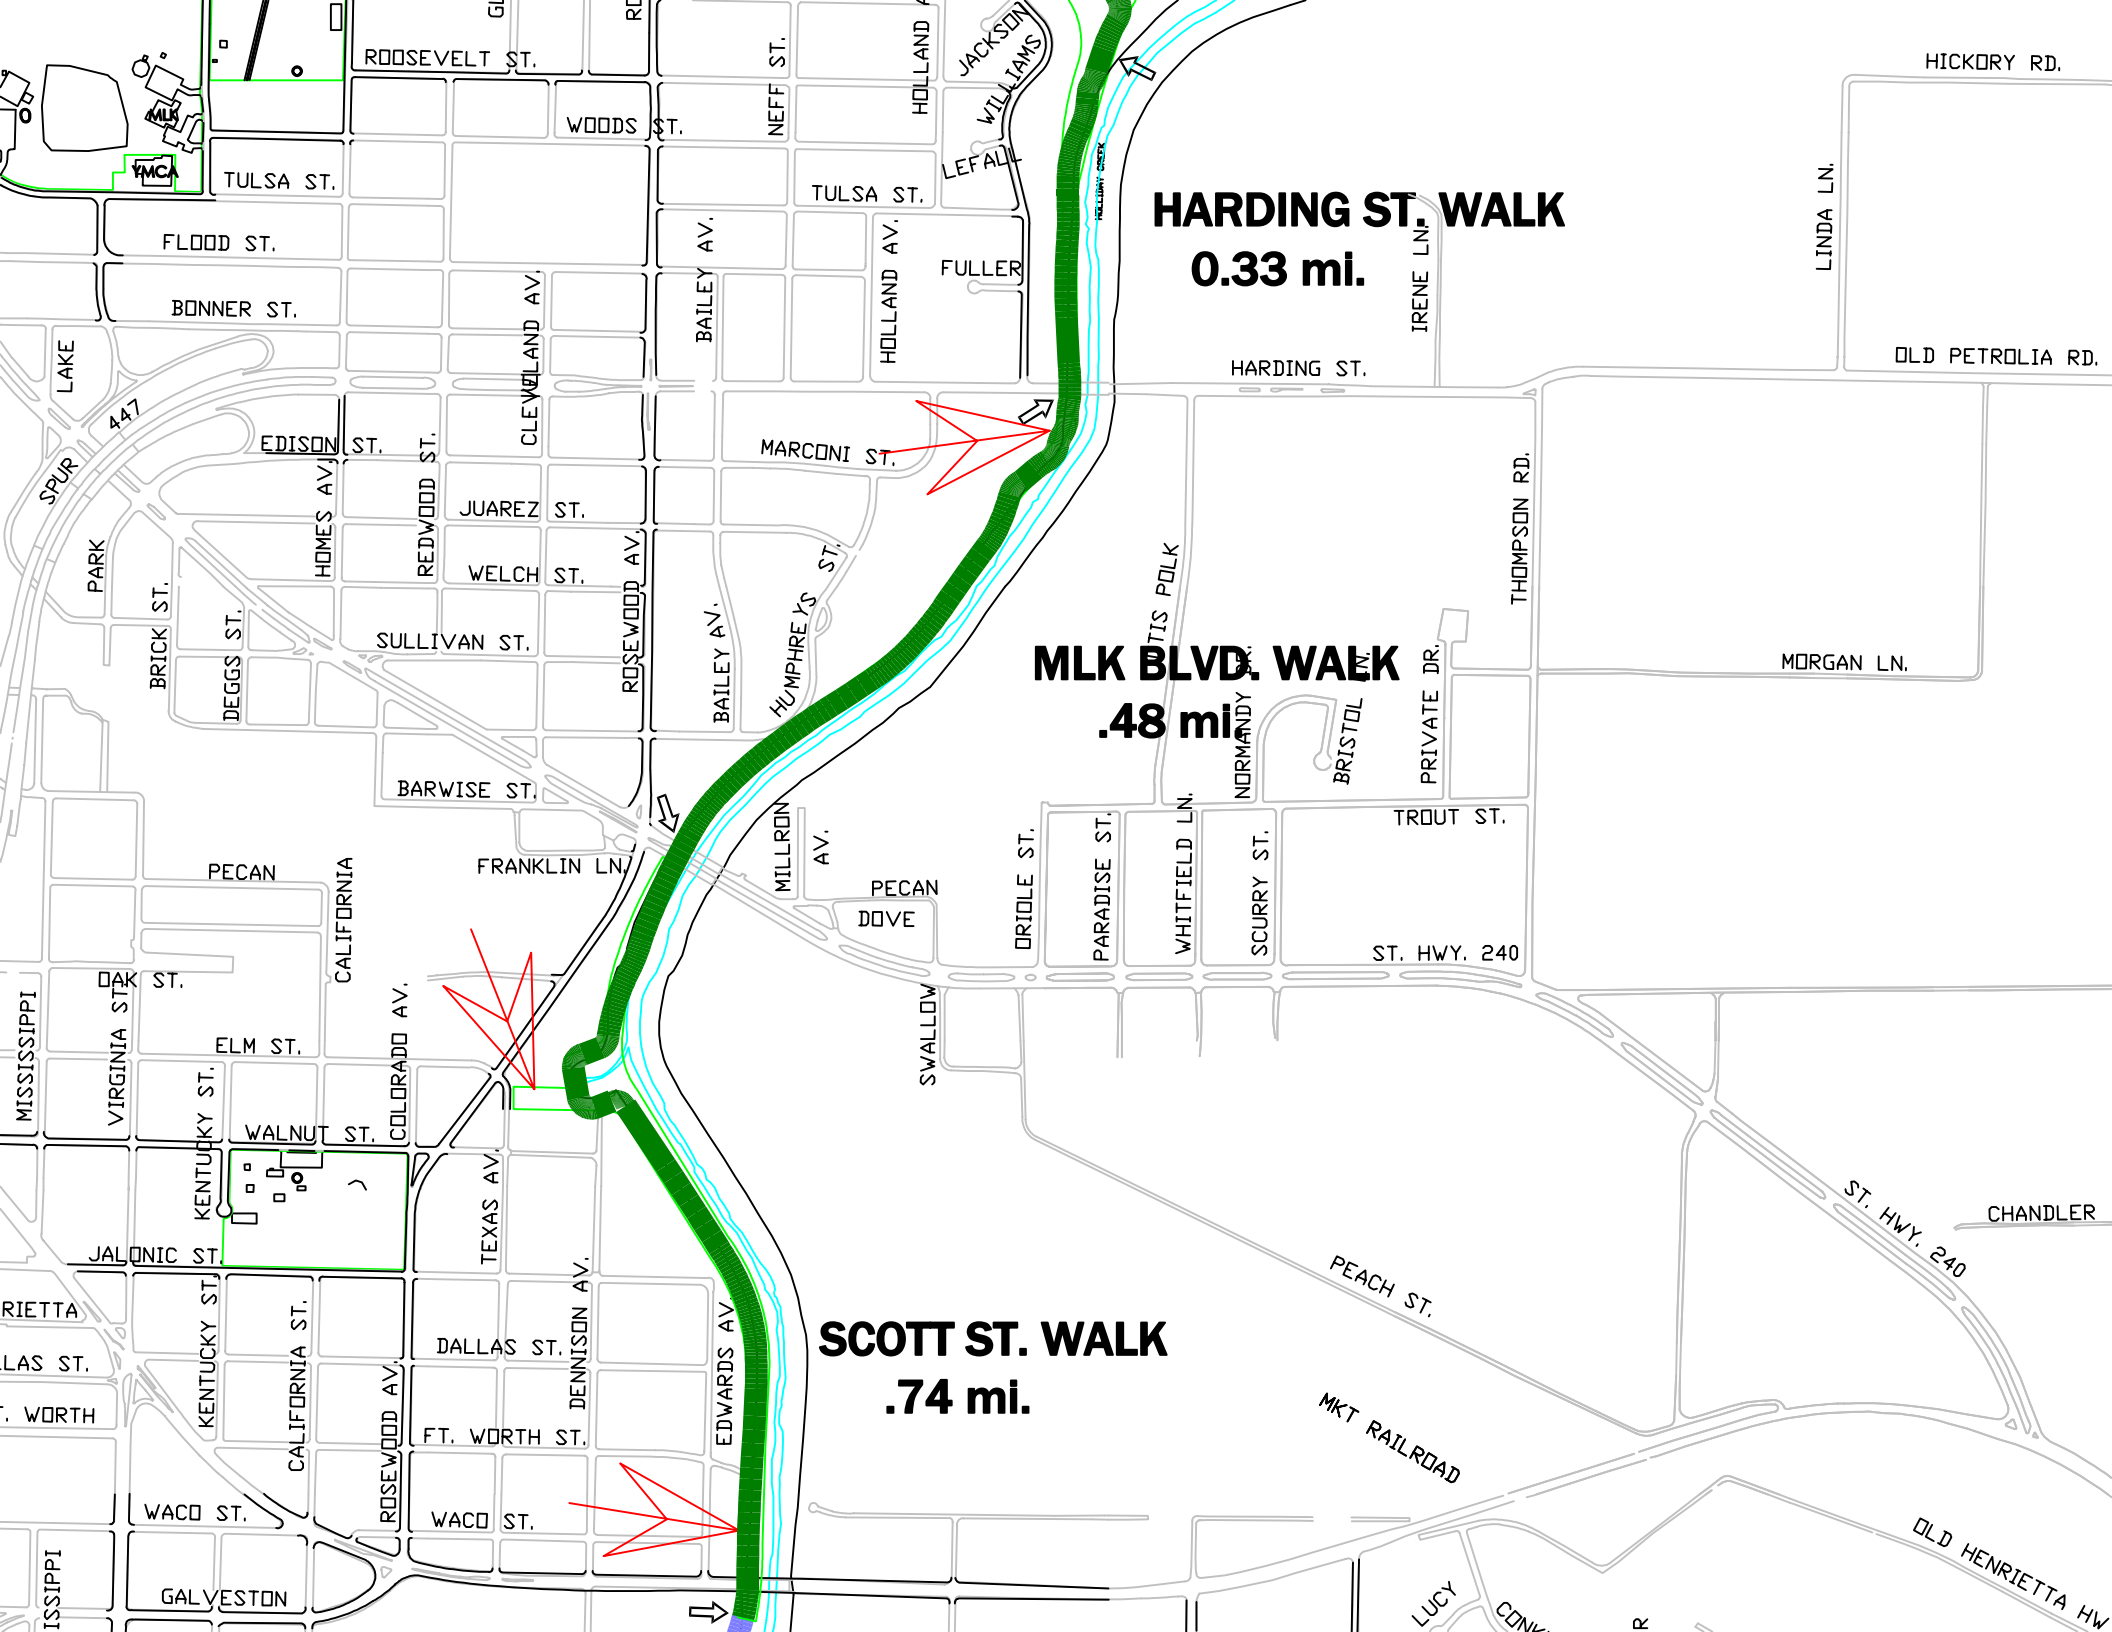

ARMORY RD.

KNOLL HILL CREST CALIFORNIA

28TH ST. 29TH ST. 30TH ST. 31ST ST. 32ND ST. 33RD ST. 34TH ST. 35TH ST. 36TH ST.

HOLLIDAY RD. JASPER

GRACE ST. 29 TH 30 TH 31 ST 32 ND MAGNOLIA

WOODROW AVE. CHOCTAW WEAVERLY PLACE WOODROW AVE. FAIRWAY

DAYTON AV. VICTORY AVE SPEEDWAY AV. WILSON ST. KEELER ST. ARDATH AV. DEERWOOD

23RD 24TH ST. 25TH ST. 26TH ST. BONDY ST. HARVARD BURNETT JASPER

21ST ST. BURNETT ST. GALVESTON

14TH ST. 17TH ST. 13TH ST.

HARDING ST. WALK
0.33 mi.

MLK BLVD. WALK
.48 mi.

SCOTT ST. WALK
.74 mi.

ROOSEVELT ST.

WOODS ST.

NEFF ST.

HOLLAND

JACKSON
WILLIAMS

HICKORY RD.

HARDING ST.

IRENE LN.

LINDA LN.

OLD PETROLIA RD.

LAKE
SPUR 447

EDISON ST.

REDWOOD ST.

CLEVELAND AV.