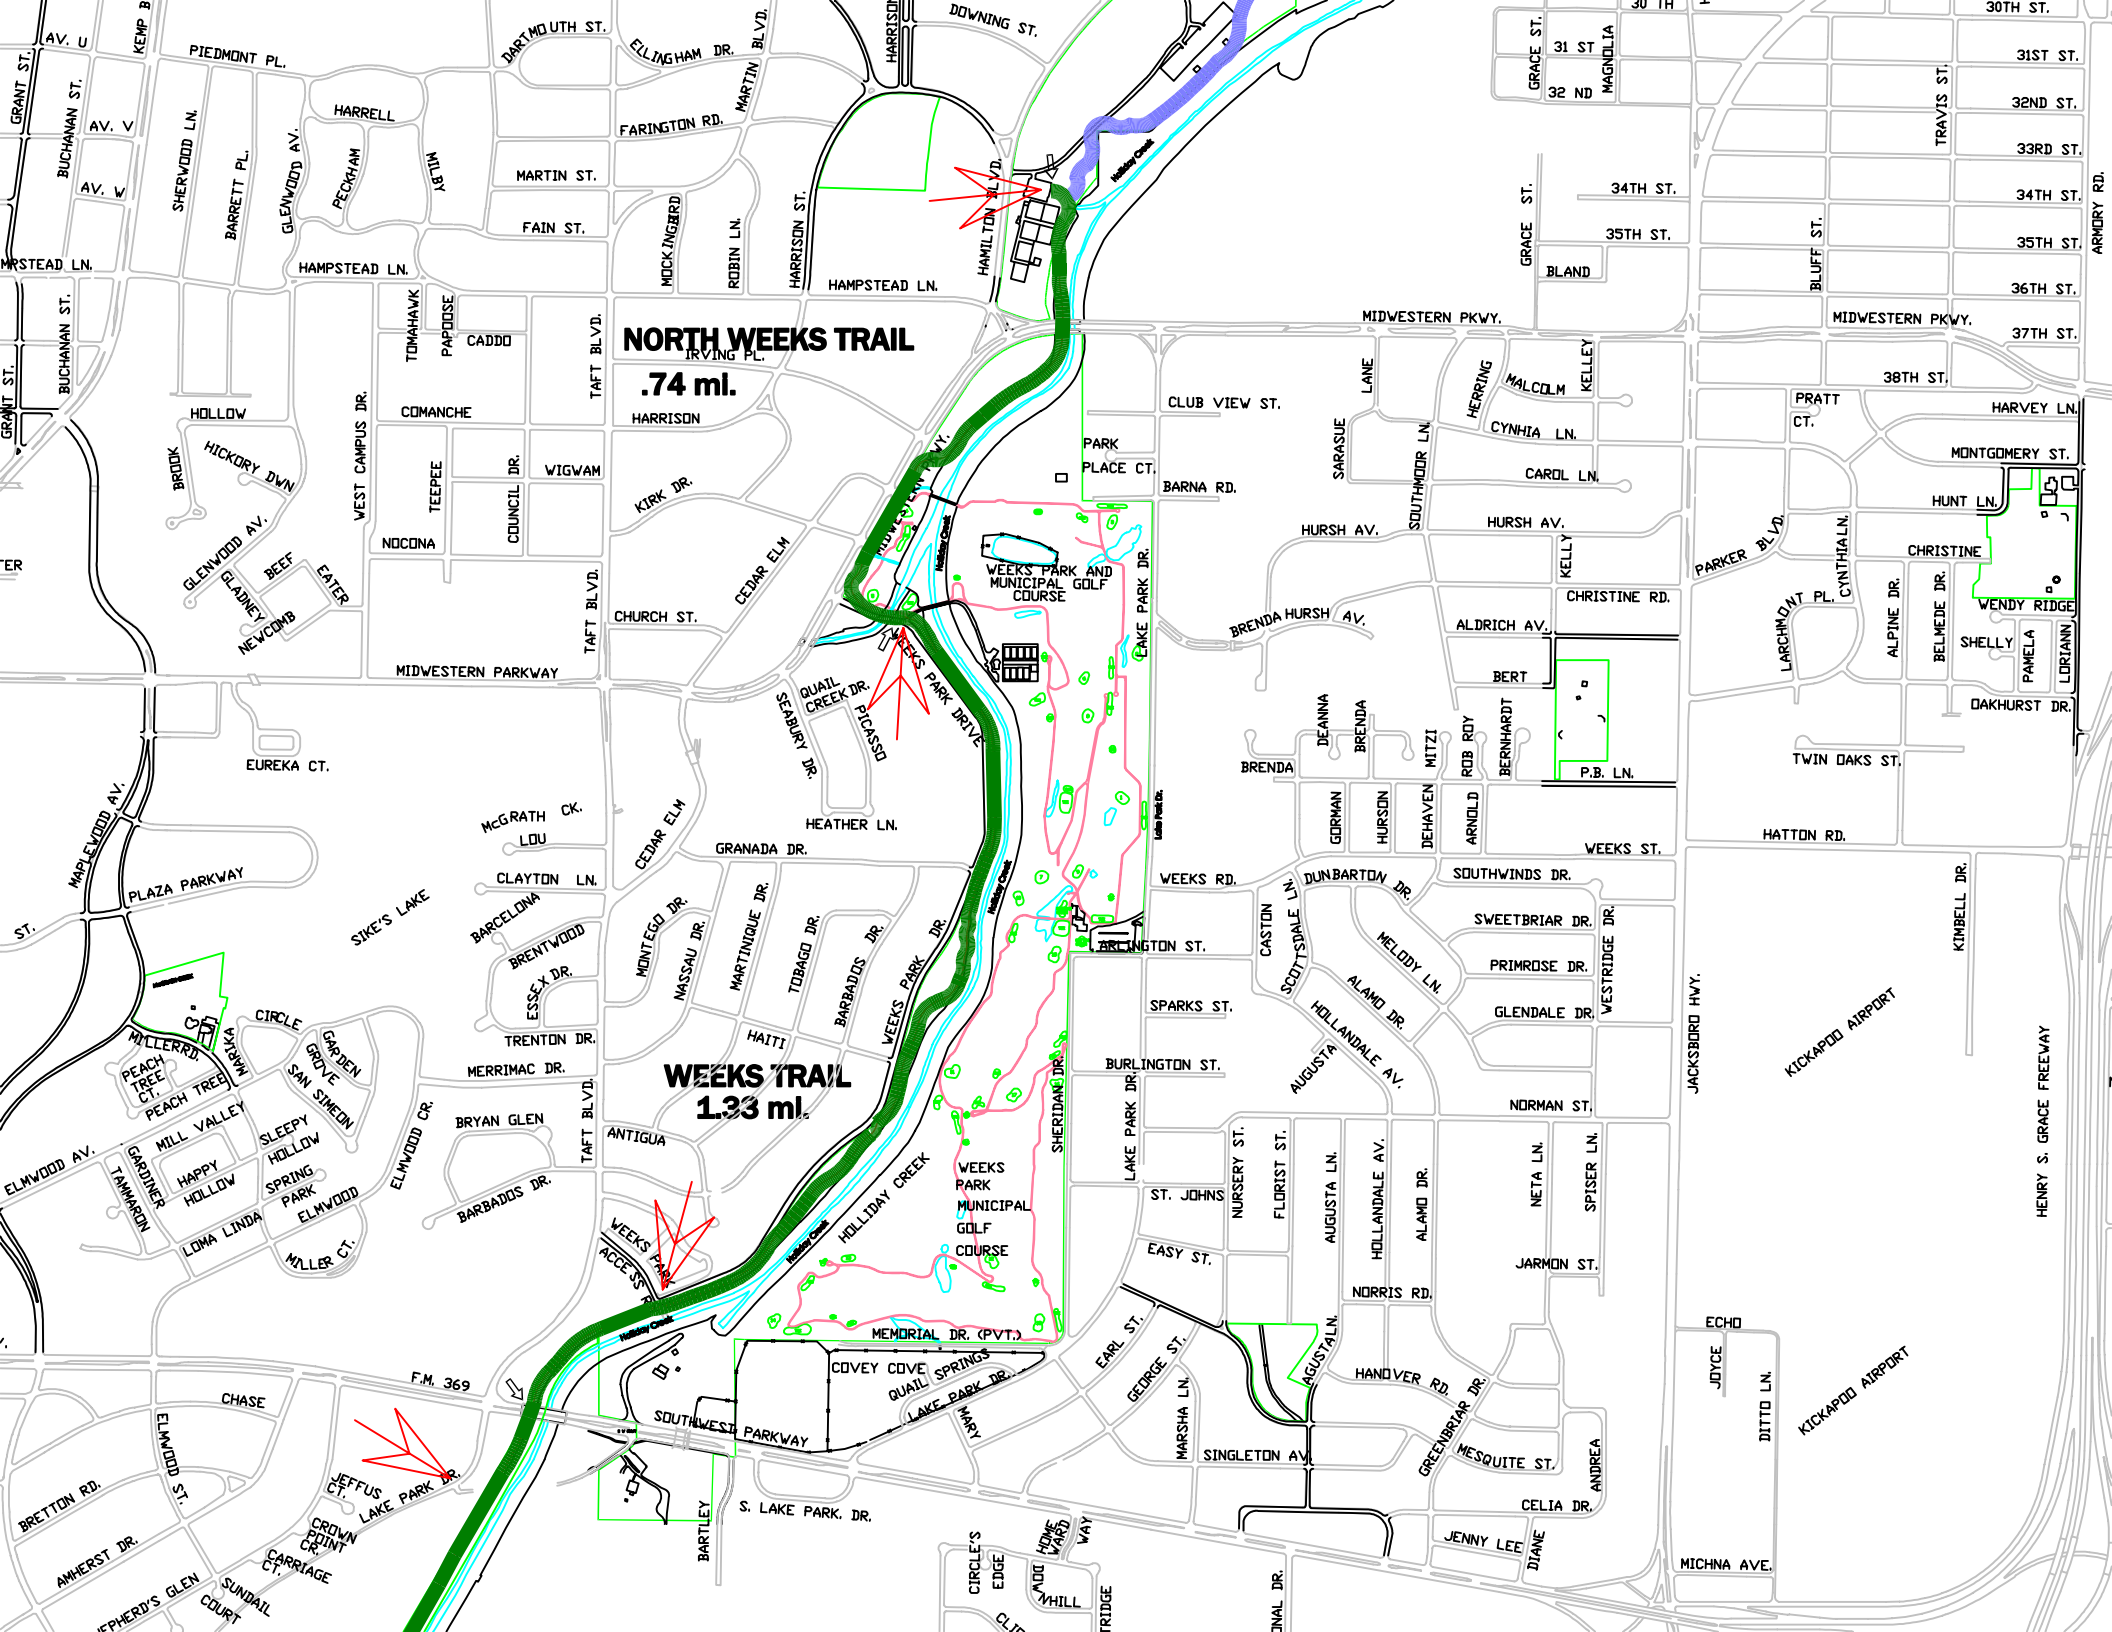

LAKE WICHITA TRAIL
2.64 mi.

SOUTH WEEKS TRAIL
.85 mi.

Trail Access Points

Holiday Creek Trail System

LAKE WICHITA

NORTH WEEKS TRAIL

.74 mi.

WEEKS TRAIL

DAYTON AV. VICTORY AVE SPEEDWAY AV. WILSON ST. KEELER ST. ARDATH AV. DEERWOOD

23RD 24TH ST. 25TH ST. 26TH ST. BONDY ST. HARVARD BURNETT JASPER

21ST ST. BURNETT ST. GALVESTON

14TH ST. 17TH ST. 13TH ST.

HARDING ST. WALK
0.33 mi.

MLK BLVD. WALK
.48 mi.

SCOTT ST. WALK
.74 mi.

ROOSEVELT ST.

WOODS ST.

NEFF ST.

HOLLAND

JACKSON
WILLIAMS

HICKORY RD.

HARDING ST.

IRENE LN.

LINDA LN.

OLD PETROLIA RD.

LAKE
SPUR 447

EDISON ST.

REDWOOD ST.

CLEVELAND AV.