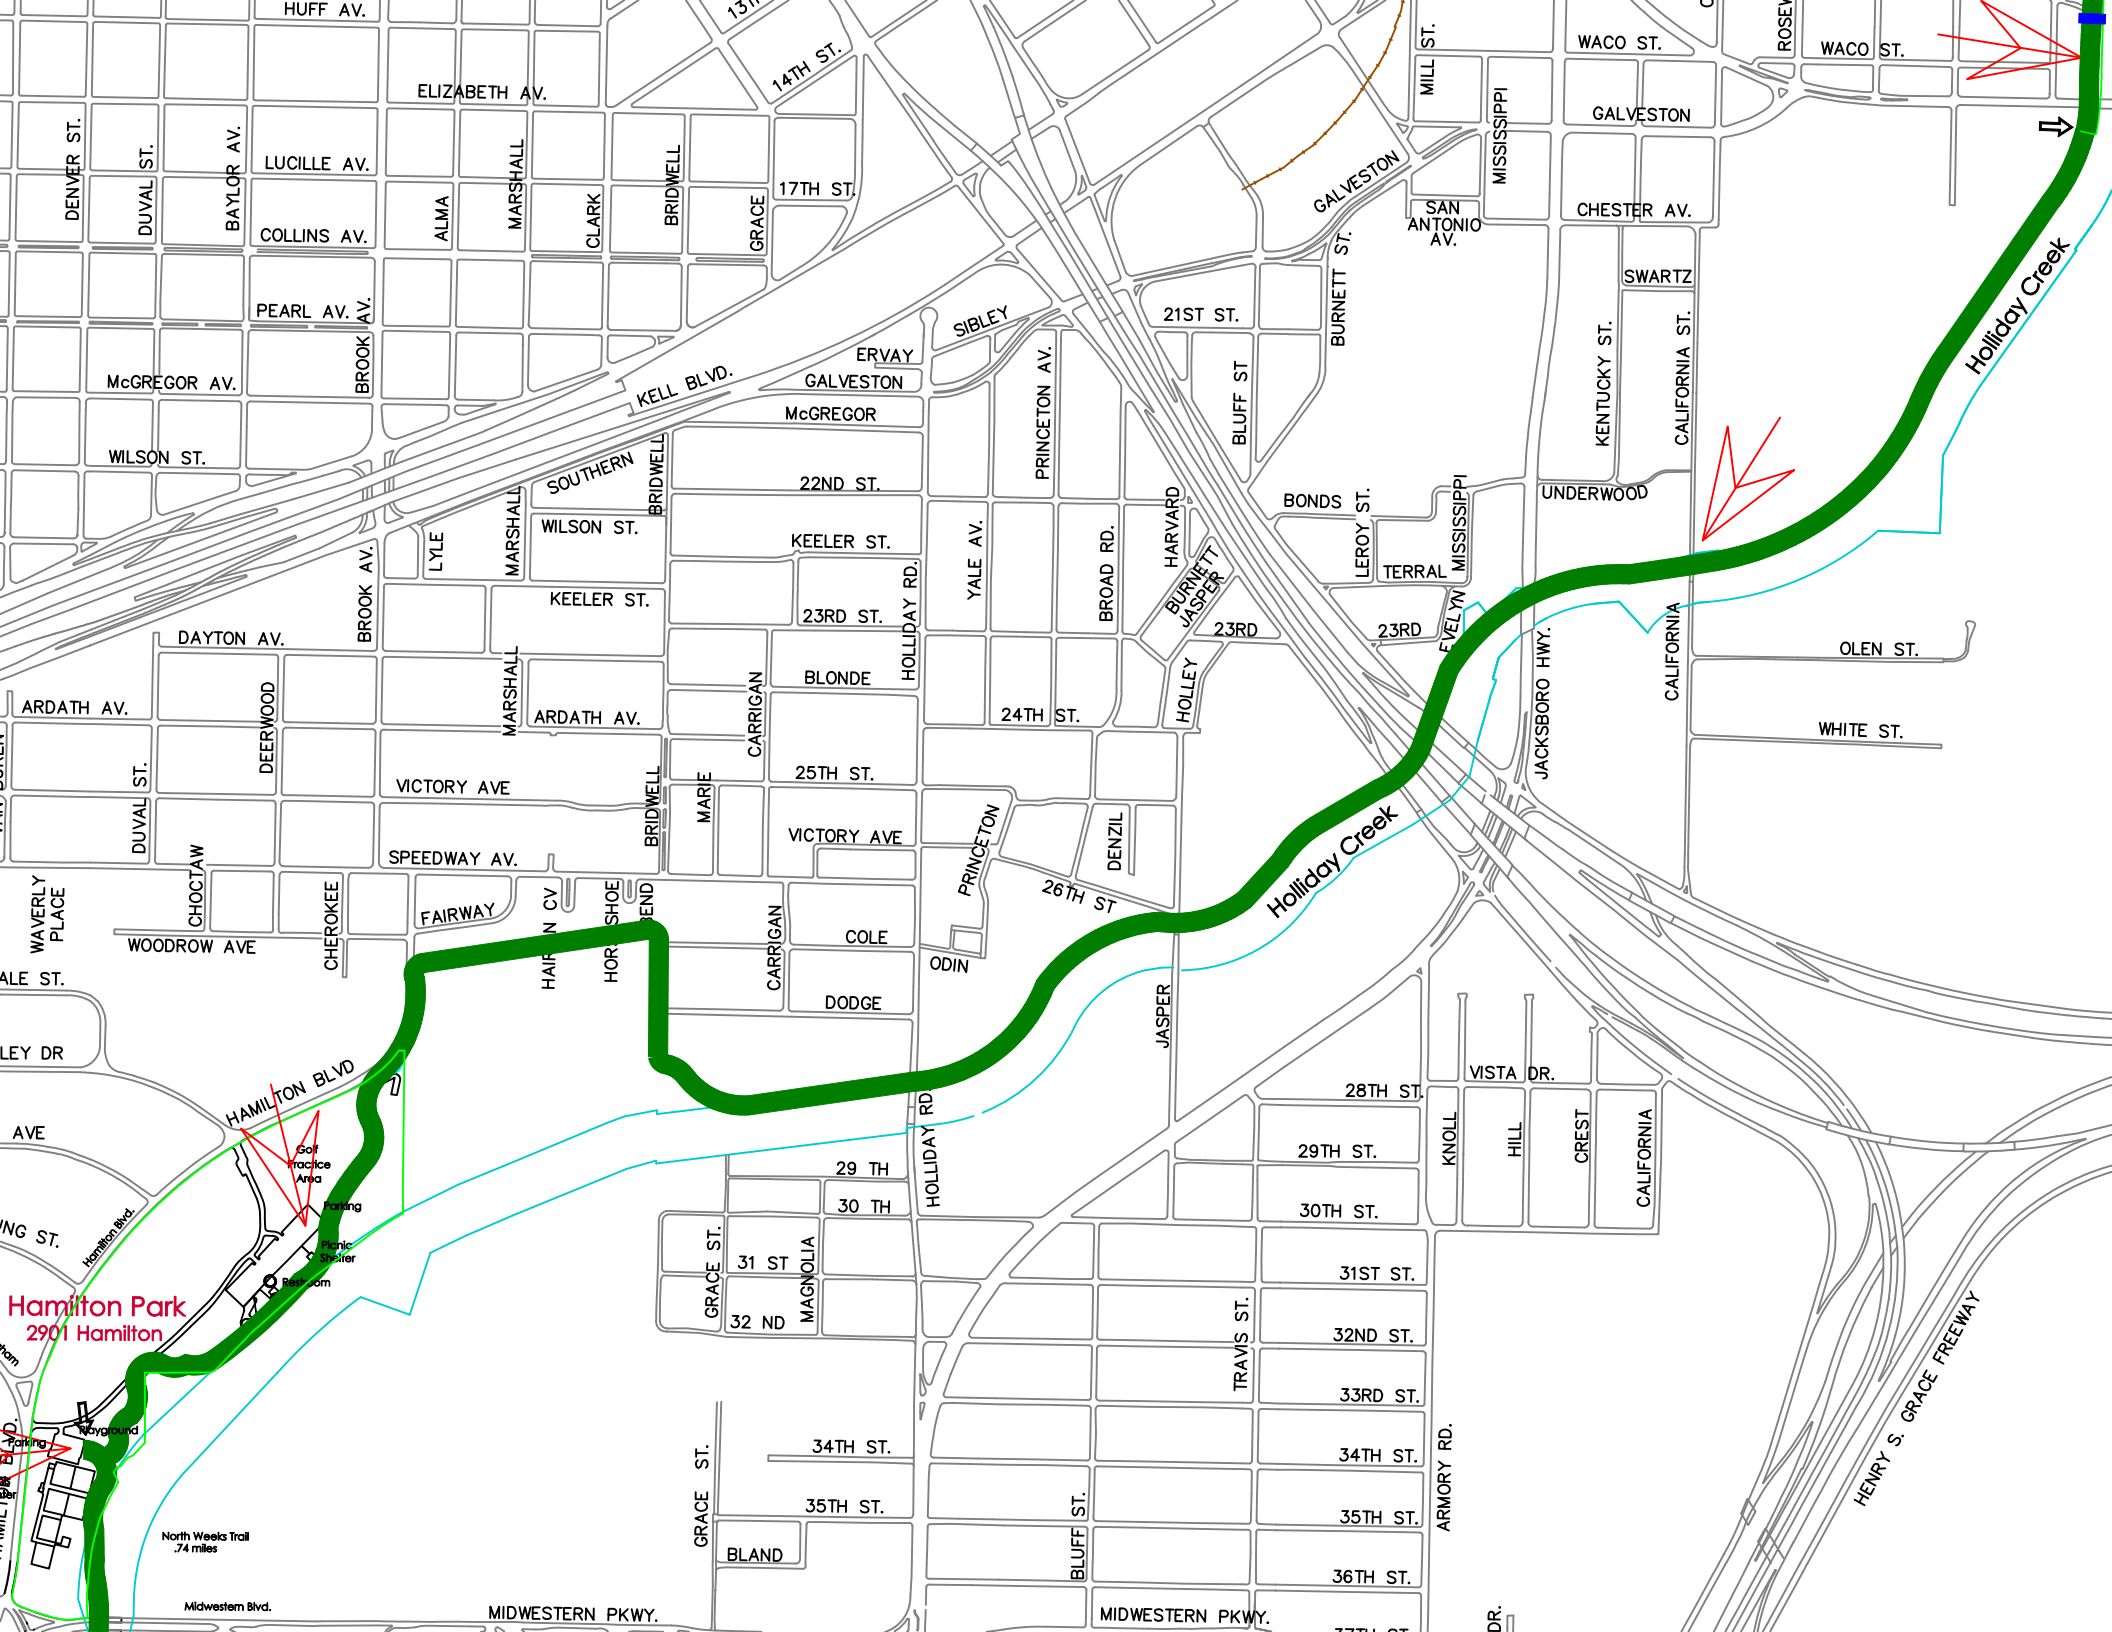

Hamilton Park
2901 Hamilton

North Waels Trail
.74 miles

Midwestern Blvd.

Playground

Parking

Practice Shelter

Soft Practice Area

Holiday Creek

HENRY S. GRACE FREEWAY

ARMORY RD.

KNOLL HILL CREST CALIFORNIA

28TH ST. 29TH ST. 30TH ST. 31ST ST. 32ND ST. 33RD ST. 34TH ST. 35TH ST. 36TH ST.

HOLLIDAY RD. JASPER

GRACE ST. 29 TH 30 TH 31 ST 32 ND MAGNOLIA

WOODROW AVE. CHOCTAW WEAVERLY PLACE WOODROW AVE. FAIRWAY

DAYTON AV. VICTORY AVE SPEEDWAY AV. WILSON ST. KEELER ST. ARDATH AV. DEERWOOD

23RD 24TH ST. 25TH ST. 26TH ST. BONDY ST. HARVARD BURNETT JASPER

21ST ST. BURNETT ST. GALVESTON

14TH ST. 17TH ST. 13TH ST.